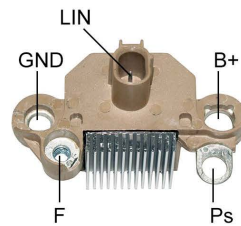

CHARGING SYSTEM

Voltage Regulator

VRB6164

* Voltage Set Point: 14.3V
* LIN-1

Replace:
BOSCH
F-00M-346-164
Alternator:
BOSCH
0-125-711-090
Application:
AUDI

..... more

D186

* Voltage Set Point: 13.8V
* Inactive Lamp

Alternator:
DELCO
13500186 13579662

VRH2005-209

* Voltage Set Point: 13.7V
* LIN-1 Connections

Alternator:
DENSO
104210-2330 104210-6540
104210-6541
Application:
FORD

..... more

VRH2009-204

* Voltage Set Point: 14.5V
* LIN-2

Alternator:
HONDA
31100-5R0-004 31100-5R7-A01
31100-5R7-A02 AHGA92 AHGA95
MITSUBISHI
A5TZ0091
Application:
HONDA

..... more

V2988

* Voltage Set Point: 14.3V
* LIN-1

Replace:
VALEO
2612988
Alternator:
BMW
12317823343 12317823344
VALEO
FG18S045

Rectifier

RM-224

Replace:
MITSUBISHI
A4982-C1771-2518Y
Alternator:
HONDA
31100-R1A-A01
MITSUBISHI
A5TJ0191ZD

ENGINE MANAGEMENT

ABS Sensor

AB-EU203

Replace:
MERCEDES-BENZ
202 540 26 17 A202 540 26 17
Application:
MERCEDES-BENZ