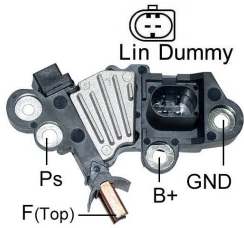

CHARGING SYSTEM

Voltage Regulator

VRB6164

* Voltage Set Point: 14.3V
* LIN-1

Replace:
BOSCH
F-00M-346-164
Alternator:
BOSCH
0-125-711-090
Application:
AUDI

..... more

D186

* Voltage Set Point: 13.8V
* Inactive Lamp

Alternator:
DELCO
13500186 13579662

VRH2005-209

* Voltage Set Point: 13.7V
* LIN-1 Connections

Alternator:
DENSO
104210-2330 104210-6540
104210-6541
Application:
FORD

..... more

VRH2009-204

* Voltage Set Point: 14.5V
* LIN-2

Alternator:
HONDA
31100-5R0-004 31100-5R7-A01
31100-5R7-A02 AHGA92 AHGA95
MITSUBISHI
A5TZ0091
Application:
HONDA

..... more

V2988

* Voltage Set Point: 14.3V
* LIN-1

Replace:
VALEO
2612988
Alternator:
BMW
12317823343 12317823344
VALEO
FG18S045