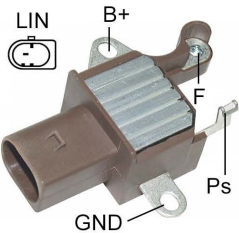

CHARGING SYSTEM

Voltage Regulator

VRB6164

* Voltage Set Point: 14.3V
* LIN-1

Replace:
BOSCH
F-00M-346-164
Alternator:
BOSCH
0-125-711-090
Application:
AUDI

..... more

D186

* Voltage Set Point: 13.8V
* Inactive Lamp

Alternator:
DELCO
13500186 13579662

VRH2005-209

* Voltage Set Point: 13.7V
* LIN-1 Connections

Alternator:
DENSO
104210-2330 104210-6540
104210-6541
Application:
FORD

..... more

VRH2009-204

* Voltage Set Point: 14.5V
* LIN-2

Alternator:
HONDA
31100-5R0-004 31100-5R7-A01
31100-5R7-A02 AHGA92 AHGA95
MITSUBISHI
A5TZ0091
Application:
HONDA

..... more

V2988

* Voltage Set Point: 14.3V
* LIN-1

Replace:
VALEO
2612988
Alternator:
BMW
12317823343 12317823344
VALEO
FG18S045