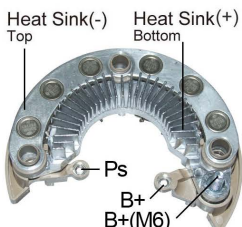

Replace:
MITSUBISHI
A4982-C1771-2518Y
Alternator:
HONDA
31100-R1A-A01
MITSUBISHI
A5TJ0191ZD